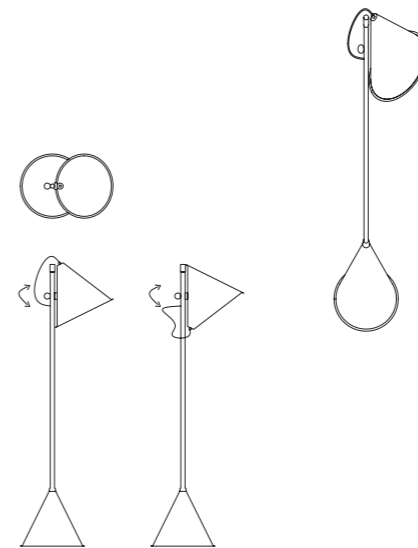

06 **SPIRO LOW** • 2019 • Theo De Meyer •
∅33x87 cm • galvanized steel

1/50

07 **ASHTRAY CHAIR** • 2022 • Theo De Meyer •
∅42,5x45 cm • painted steel cone, PVC, rubber

1/50

08 **ASHTRAY LAMP** • 2022 • Theo De Meyer •
∅42,5x min. 36 max. 120 cm • powder-coated steel cone,
rise-and-fall pendant, rubber

1/50

09 **ASHTRAY STANDING LAMP** • 2022 • Theo
De Meyer • ∅42,5x 186 cm • powder-coated steel
cone, coated steel, rubber

1/50

10 **ASHTRAY SHOWER** • 2022 • Theo De Meyer •
∅42,5x36,2 cm • powder-coated steel cone,
chrome-plated shower head

1/50