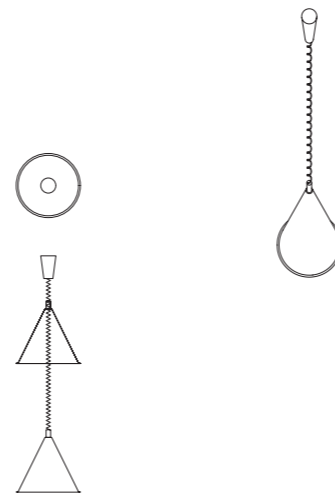

06 **SPIRO LOW** • 2019 • Theo De Meyer •
∅33x87 cm • galvanized steel

1/50

07 **ASHTRAY CHAIR** • 2022 • Theo De Meyer •
∅42,5x45 cm • painted steel cone, PVC, rubber

1/50

08 **ASHTRAY LAMP** • 2022 • Theo De Meyer •
∅42,5x min. 36 max. 120 cm • powder-coated steel cone,
rise-and-fall pendant, rubber

1/50

09 **ASHTRAY STANDING LAMP** • 2022 • Theo
De Meyer • ∅42,5x 186 cm • powder-coated steel
cone, coated steel, rubber

1/50

10 **ASHTRAY SHOWER** • 2022 • Theo De Meyer •
∅42,5x36,2 cm • powder-coated steel cone,
chrome-plated shower head

1/50